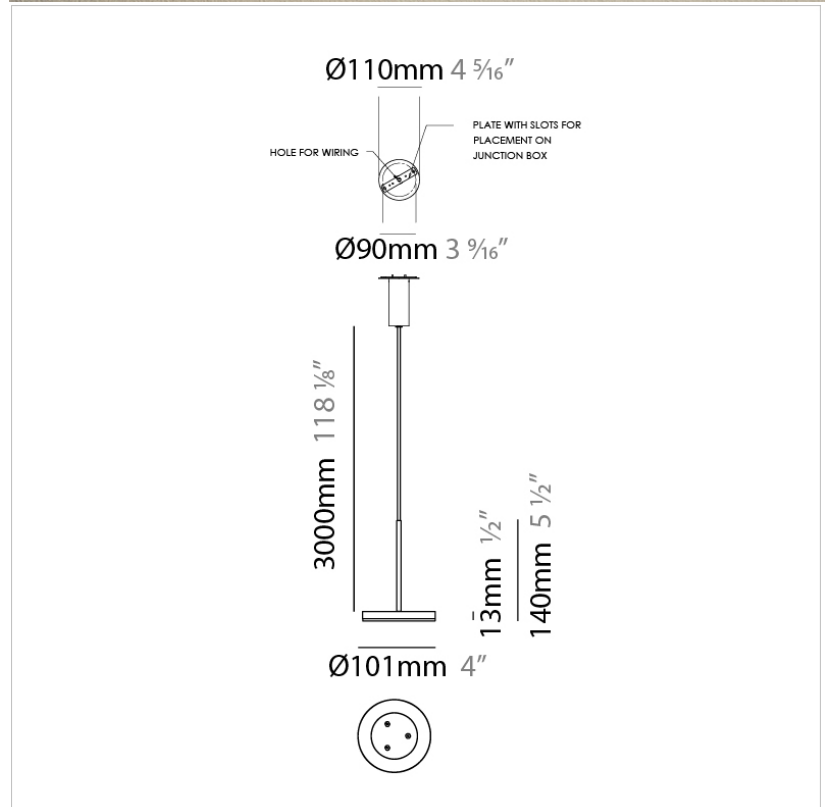

BELLA SUSPENSION

D81667-MBR

PROJECT

TYPE

NOTES

QUANTITY

DATE

GENERAL

Series: Bella

Brand: Panzeri

Division: Design

Mounting Type: Suspension

Mounting Location: Ceiling

Subcategory: Pendant

PHYSICAL

Shape: Disc

Diameter (mm): 101

Diameter (in): 4

Height (mm): 13

Height (in): 1/2

Max. Overall Height (mm): 3013

Max. Overall Height (in): 118 ⁵/₈

Light Distribution: Direct

Weight (kg): 0.54501

Weight (lbs): 1.2

Diffuser: Opal - Acrylic

Fixture Material: Metal

ELECTRICAL

Lamp Type: LED

Input Wattage (W): 6.5

Total Output Wattage (W): 6.5

Dimming: Non-Dimmable

Driver Location: Integrated

Input Voltage (V): 120

LED

Delivered Lumen Range: 100 - 499 lm

Number of LEDs: 1

Color Temperature (°K): 2700

Max. Delivered Lumen (lm): 388

Nominal Lumen (lm): 460

CRI: >80 CRI

OPTICAL

RATINGS AND CERTIFICATIONS

Certified By: CSA Certified to UL and CSA Standards

IP rating: IP40

D